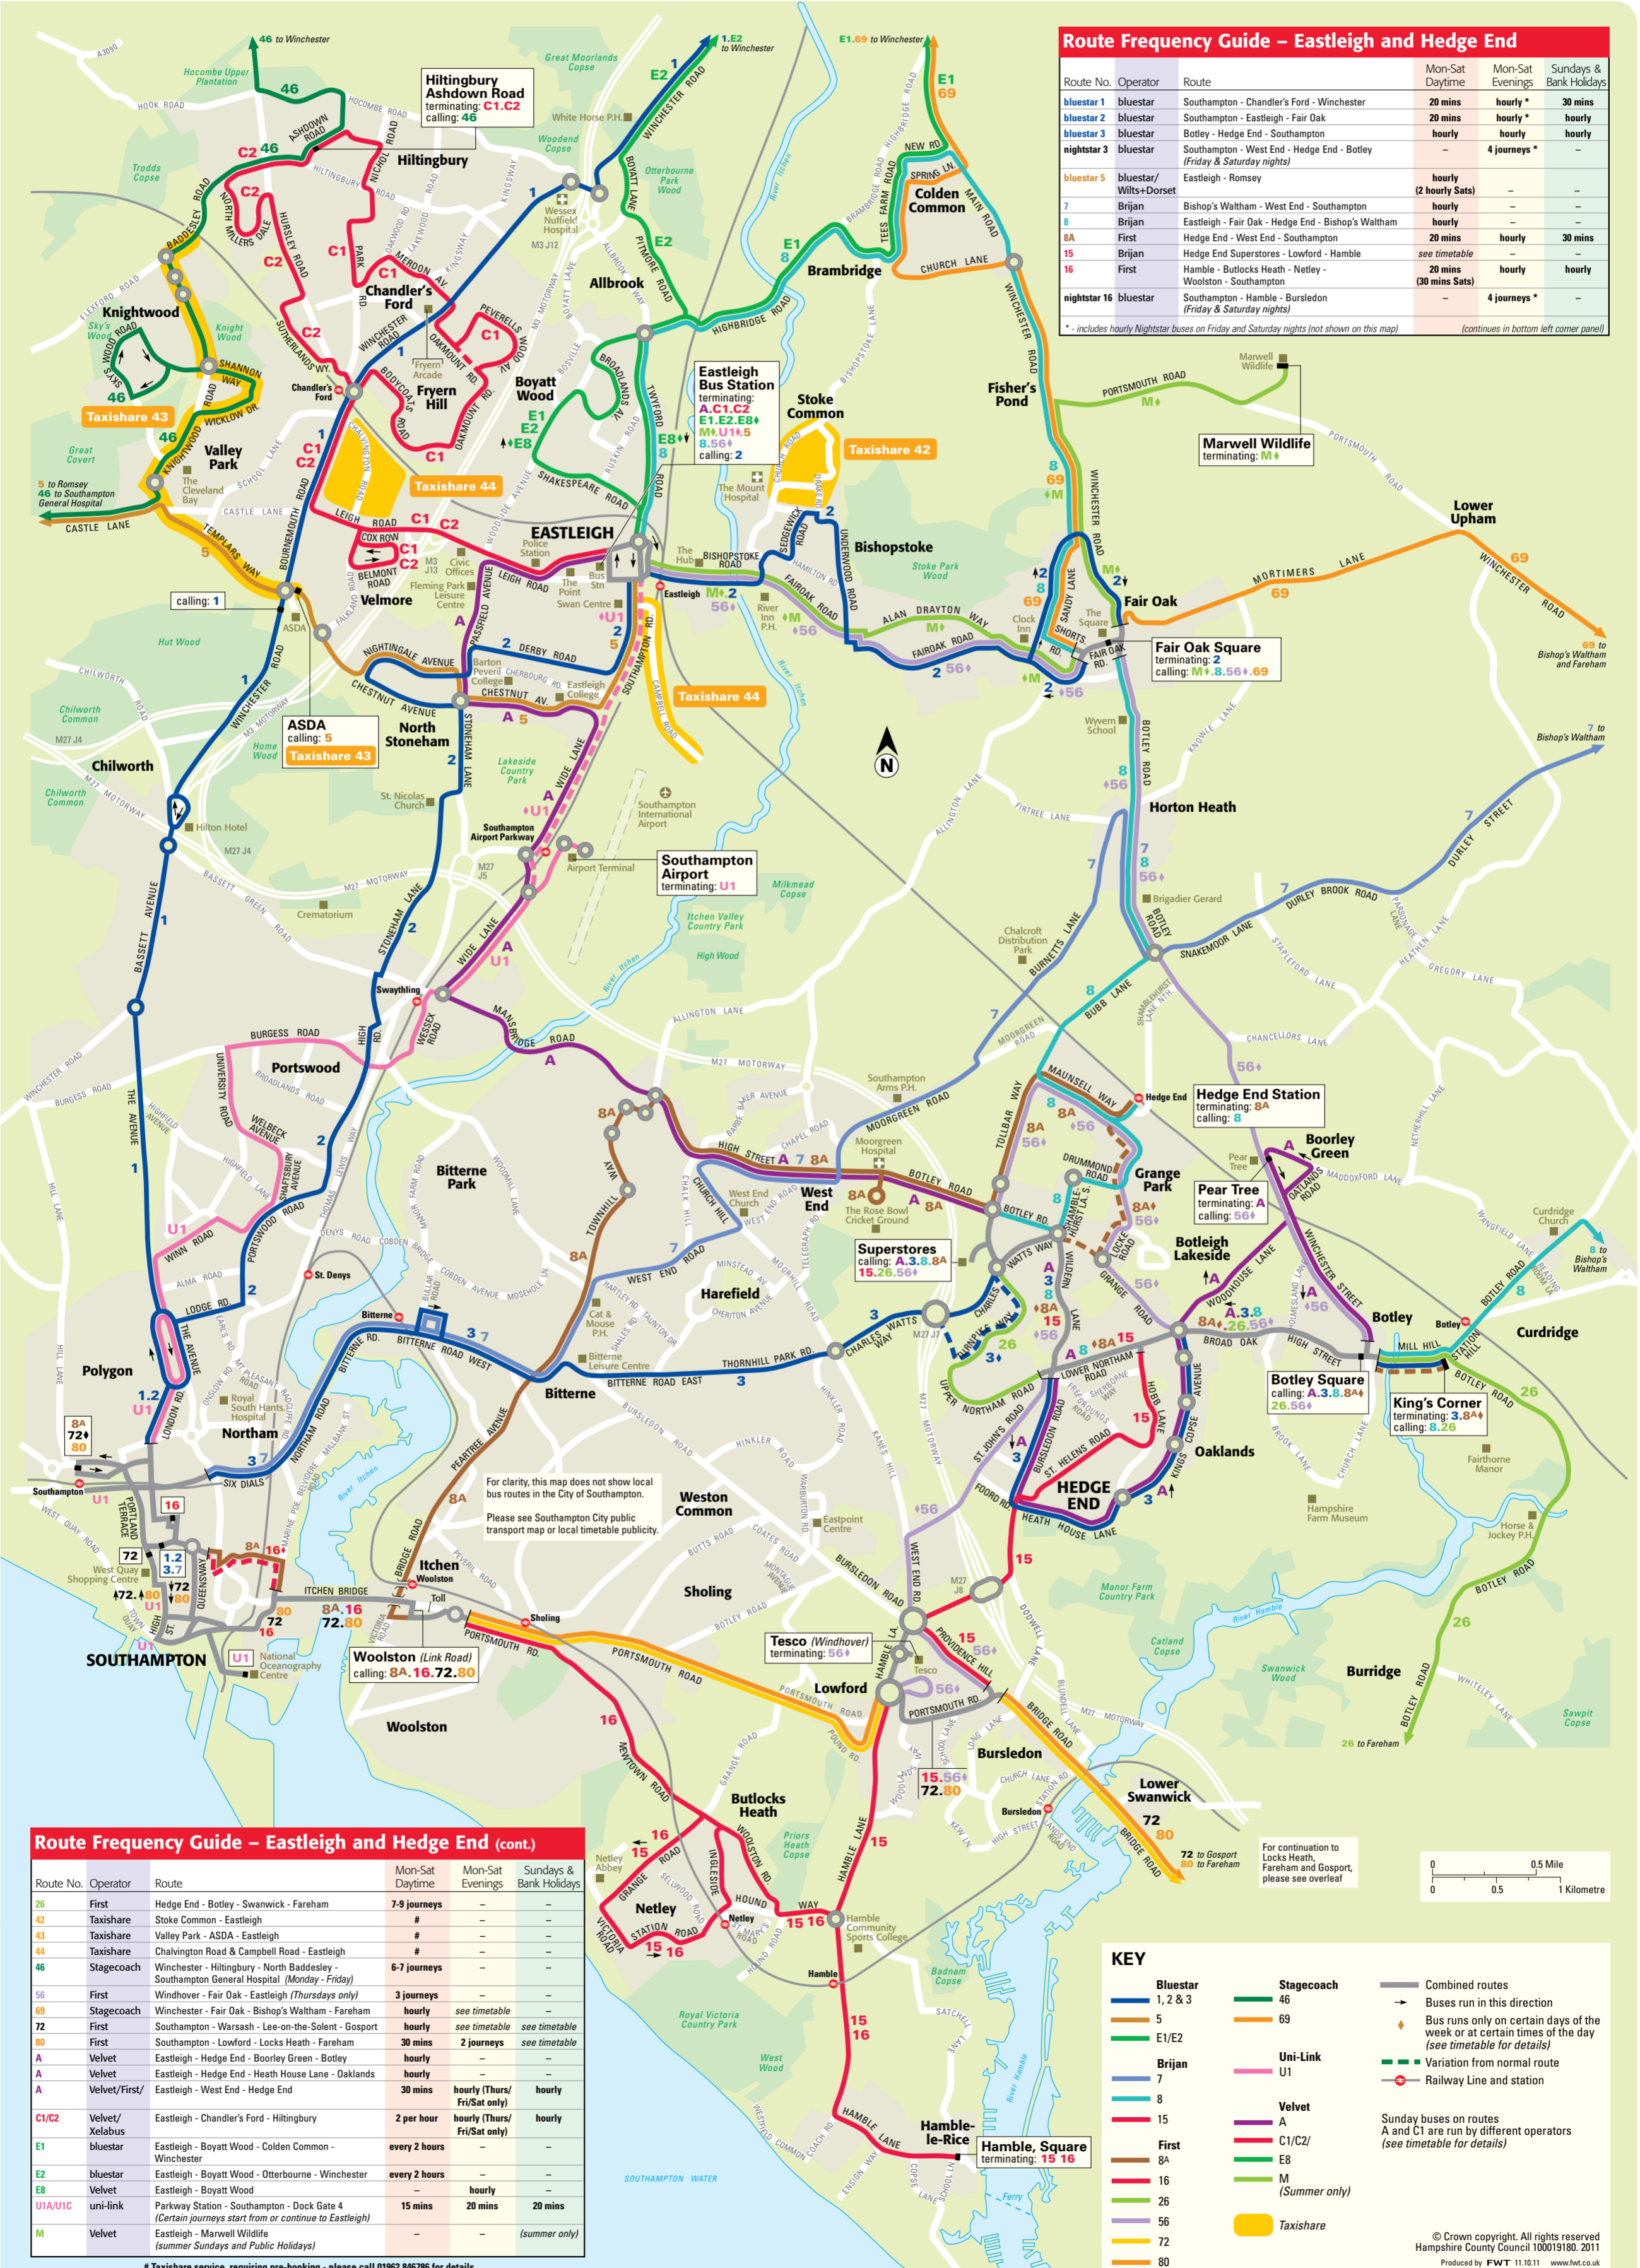

## Route Frequency Guide – Eastleigh and Hedge End

Route No.	Operator	Route	Mon-Sat Daytime	Mon-Sat Evenings	Sundays & Bank Holidays
bluestar 1	bluestar	Southampton - Chandler's Ford - Winchester	20 mins	hourly *	30 mins
bluestar 2	bluestar	Southampton - Eastleigh - Fair Oak	20 mins	hourly *	hourly
bluestar 3	bluestar	Botley - Hedge End - Southampton	hourly	hourly	hourly
nightstar 3	bluestar	Southampton - West End - Hedge End - Botley (Friday & Saturday nights)		4 journeys *	
bluestar 5	bluestar/Wilts+Dorset	Eastleigh - Romsey	hourly (2 hourly Sats)	-	-
7	Brijan	Bishop's Waltham - West End - Southampton	hourly	-	-
8	Brijan	Eastleigh - Fair Oak - Hedge End - Bishop's Waltham	hourly	-	-
8A	First	Hedge End - West End - Southampton	20 mins	hourly	30 mins
15	Brijan	Hedge End Superstores - Lowford - Hamble	see timetable	-	-
16	First	Hamble - Butlocks Heath - Netley - Woolston - Southampton	30 mins (20 mins Sats)	hourly	hourly
nightstar 16	bluestar	Southampton - Hamble - Bursledon (Friday & Saturday nights)		4 journeys *	

\* - includes hourly Nightstar buses on Friday and Saturday nights (not shown on this map) (continues in bottom left corner panel)